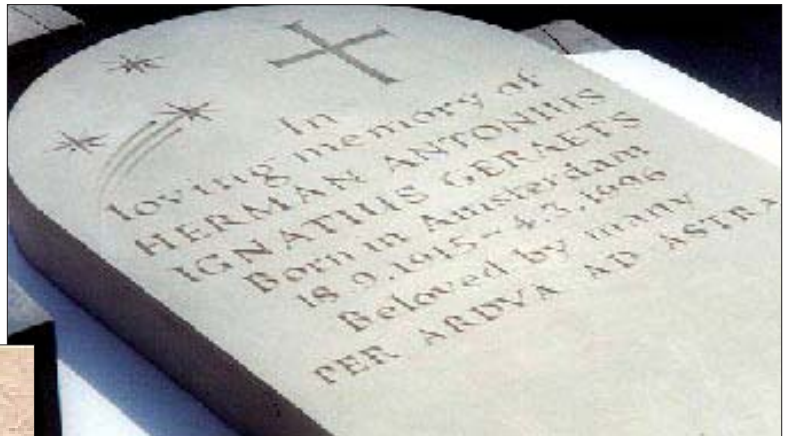

CWO

Craftsmen in Stone

Memorial Plaques & Lettering